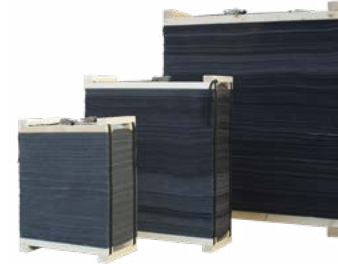

YATE TARGETS / ZIELSCHEIBEN

CUBE

2D ANIMALS
2D HARE

CUBE DURA

PACKBAND TEX

PACKBAND