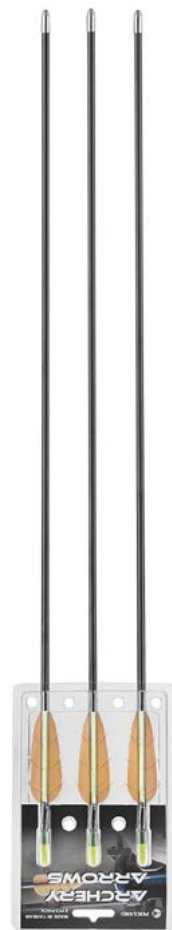

SL00002

CODE	MODEL
SL00002	Arrows set 3 pcs Pfeile Set 3 Stk.
SL00005	Bow Rolan Snake 60/18 Bogen Rolan Snake 60/18
SL00006	Bow Rolan Snake 60/22 Bogen Rolan Snake 60/22
SL00007	Bow Rolan Snake 60/26 Bogen Rolan Snake 60/26
SL00111	Bow Rolan Snake 50/16 Bogen Rolan Snake 50/16
SL00062	Bow YATE VIPER 54/16 RH Bogen YATE VIPER 54/16 RH
SL00063	Bow YATE VIPER 54/16 LH Bogen YATE VIPER 54/16 LH
SL00064	Bow YATE VIPER 48/12 RH Bogen YATE VIPER 48/12 RH
SL00065	Bow YATE VIPER 48/12 LH Bogen YATE VIPER 48/12 LH
SL00066	Bow YATE VIPER 62/20 RH Bogen YATE VIPER 62/20 RH
SL00067	Bow YATE VIPER 62/20 LH Bogen YATE VIPER 62/20 LH
SL00068	Bow YATE VIPER 68/24 RH Bogen YATE VIPER 68/24 RH
SL00069	Bow YATE VIPER 68/24 LH Bogen YATE VIPER 68/24 LH
SL00087	Arrows CARBON TYRO 30/700 6 pcs Pfeile CARBON TYRO 30/700 6 Stk.
SL00104	Arrows CARBON 32/900 6 pcs Pfeile CARBON 32/900 6 Stk.
SL00102	Arrows CARBON 32/1100 6 pcs Pfeile CARBON 32/1100 6 Stk.
SL00100	Arrows CARBON 32/1200 6 pcs Pfeile CARBON 32/1200 6 Stk.
SL00098	Arrows CARBON 32/1500 6 pcs Pfeile CARBON 32/1500 6 Stk.