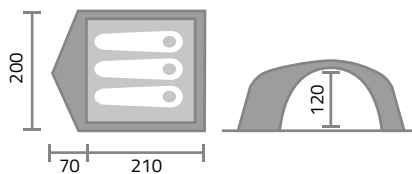

TRAMP

ST00451

Dvouplášťový stan pro 2 - 3 osoby s předsíňkou se samonosnou konstrukcí. Stan je vhodný pro kempování, turistiku a cyklistiku.

Double wall, self-supporting tent for 2-3 persons. Suitable for camping and cycling.

VNĚJŠÍ STAN / RAINFLY	Polyester, 1000 mm H2O
VNITŘNÍ STAN / INNER TENT	Prodyšný polyester / Breathable polyester
PODLÁŽKA / FLOOR	Polyetylen, 3000 mm H2O
POČET VCHODŮ / NUMBER OF ENTRANCES	1
KONSTRUKCE / FRAME	Sklolaminát Ø 7 mm / Fiberglass Ø 7 mm
KOLÍKY / PEGS	Ocel – 11 ks / Steel – 11 pcs
BARVA / COLOUR	Šedá - oranžová / Grey - orange
ROZMĚRY PO SBALENÍ / PACKED	55 x 15 x 15 cm
HMOTNOST / WEIGHT	2,45 kg

SUMMER FEST

ST00450

Jednoplášťový stan pro 2 osoby se samonosnou konstrukcí. Stan je určen pro letní kempování, na festivaly nebo na zahradu. Není vhodný do deštivého počasí.

Single wall tent for 2 people, self-supporting. The tent is designed for summer camping, festivals or in the garden. Not suitable for rainy weather.