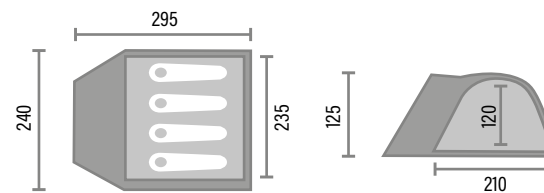

VNĚJŠÍ STAN / RAINFLY	190T PU polyester, 2000 mm H2O
VNITŘNÍ STAN / INNER TENT	Prodyšný polyester / Breathable polyester
PODLÁŽKA / FLOOR	Polyetylen / Polyethylene, 2000 mm H2O
POČET VCHODŮ / NUMBER OF ENTRANCES	1
KONSTRUKCE / FRAME	Sklolaminát / Fiberglass - Ø 9 & 8,5 mm
KOLÍKY / PEGS	Ocel / Steel
BARVA / COLOUR	Modrá / Blue
ROZMĚRY PO SBALENÍ / PACKED	60 x 20 x 20 cm
HMOTNOST / WEIGHT	5 kg