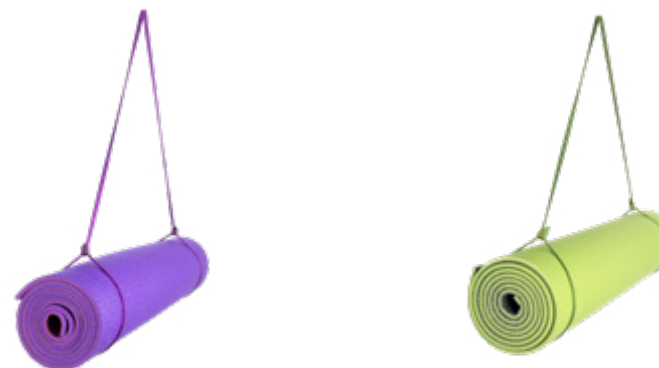

YOGA MAT DVOUVRSTVÁ

YOGA MAT DOUBLE LAYER

Podložka na cvičení jógy s protiskluzovým povrchem. Materiál PVC je odolný proti mechanickému poškození, tvarově stálý a neklouže po podlaze. Baleno s popruhem na nošení.

Exercise mat with anti-slip surface, wrapped in practical bag. PVC material is resistant to mechanical damage and has good shape constancy. Delivered with a strap.