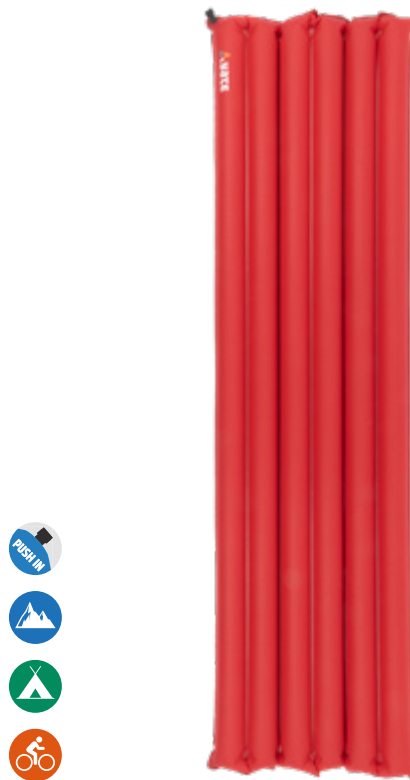

MATERIÁL / MATERIAL	Polyester 75 D
BARVA / COLOUR	Červená - šedá / Red - grey
ROZMĚRY / DIMENSION	183 x 50 x 7 cm
ROZMĚRY PO SBALENÍ / PACKED	9 x 27 cm
HMOTNOST / WEIGHT	500 g
TEPELNÝ ODPOR / THERMAL RESISTANCE	2,4

EVA PODLOŽKA POD KARIMATKU EVA MAT UNDER THE MATTRESS

SC04723

NEW

Ochranná a izolační podložka pod nafukovací a samonafukovací karimatky. Zvyšuje pohodlí a tepelný komfort při pobytu ve stanu, chrání karimatky před poškozením. Přeložená na polovinu nahradí pěnovou karimatku.

Protective and insulating pad under inflatable and self-inflating mattresses. Increases comfort and thermal comfort when staying in the tent, protects the mattresses from damage. Folded in half, it replaces a foam mattress.