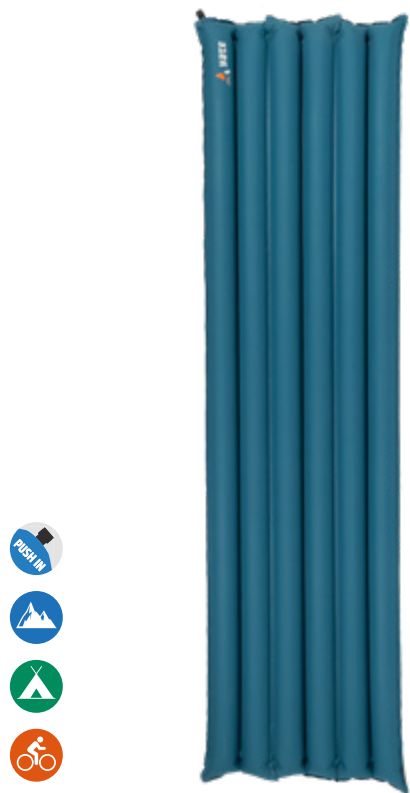

BUŘTOVKA S IZOLACÍ INFLATABLE MAT WITH INSULATION

SC00063

Nafukovací matrace s vnitřní izolací. Uvnitř každé trubice je 8 mm PU pěny, která zabraňuje úniku tepla. Vhodná nejen pro letní turistiku a cyklistiku ale také pro vysokohorskou turistiku a horolezectví. Matraci lze nafouknout ústy, ruční pumpou (kat.č. SC00064), běžnou dvoučinnou ruční pumpou společně s redukcí pro nafukování (kat.č. SC00008), nebo lze použít vodotěsný obal s pumpou (kat.č. M02104). Při nafukování pomocí pumpy nebo vaku se do karimatky nedostane vlhký vzduch z plic, který hůře izoluje a obsahuje mikroorganismy a plísň.

An inflatable mat with the inner insulation is designed for both tourism and cycling as well as for climbing and hiking. The inner surface of each tube is coated with 8 mm layer of PU foam which prevents the heat loss. Should you want to avoid inflating it with your mouth, then you can use a hand air-pump (Cat. no. SC00064), a waterproof sack with an air-pump (Cat. no. M02104) or an air-pump with a valve for inflating (Cat. no. SC00008).

MATERIÁL / MATERIAL	Polyester 75 D
BARVA / COLOUR	Modrá - šedá / Blue - grey
ROZMĚRY / DIMENSION	183 x 50 x 7 cm
ROZMĚRY PO SBALENÍ / PACKED	10 x 27 cm
HMOTNOST / WEIGHT	590 g
TEPELNÝ ODPOR / THERMAL RESISTANCE	3,1

BUŘTOVKA INFLATABLE MAT

SC00239

Komfortní nafukovací matrace, která poskytuje výborné pohodlí. Díky nízké hmotnosti a malému objemu po sbalení je vhodná pro horolezectví, letní turistiku a cyklistiku. Matraci lze nafouknout ústy, Ruční pumpou (kat.č. SC00064), běžnou dvoučinnou ruční pumpou společně s redukcí pro nafukování (kat.č. SC00008), nebo lze použít Vodotěsný obal s pumpou (kat.č. M02104). Při nafukování pomocí pumpy nebo vaku se do karimatky nedostane vlhký vzduch z plic, který hůře izoluje a obsahuje mikroorganismy a plísň.

An inflatable mat offers an excellent comfort and it is suitable for tourism and cycling. Should you want to avoid inflating it with your mouth, then you can use a hand air-pump (Cat. no. SC00064), a water-proof sack with an air-pump (Cat. no. M02104) or an air-pump with a valve for inflating (Cat. no. SC00008).