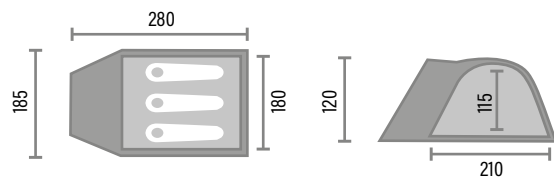

JUNIPER 3

ST00472

Dvouplášťový stan pro 3 osoby pro pohodlný pobyt v kempu. Rychle a jednoduše se staví a balí, je lehký a nezabere moc místa v autě. Stan poskytuje dostatek místa pro osoby i zavazadla. Velký vchod a vnitřní výška 115 cm poskytuje dostatek pohodlí. Samonosná konstrukce zajišťuje dobrou stabilitu ve větru. Vhodný pro turistiku a kempink.

A double-wall tent for three people whose self-supporting design provides for good stability in strong wind. The tent provides plenty of space for people and luggage. The large entrance and an internal height of 115 cm provide plenty of comfort. Ideal for trekking and camping.

VNĚJŠÍ STAN / RAINFLY	190T PU polyester, 2000 mm H2O
VNITŘNÍ STAN / INNER TENT	Prodyšný polyester / Breathable polyester
PODLÁŽKA / FLOOR	Polyetylen / Polyethylene, 2000 mm H2O
POČET VCHODŮ / NUMBER OF ENTRANCES	1
KONSTRUKCE / FRAME	Sklolaminát / Fiberglass - Ø 7,9 & 8,5 mm
KOLÍKY / PEGS	Ocel / Steel
BARVA / COLOUR	Modrá / Blue
ROZMĚRY PO SBALENÍ / PACKED	60 x 15 x 15 cm
HMOTNOST / WEIGHT	4 kg

JUNIPER 4

ST00473

Dvouplášťový stan pro 4 osoby pro pohodlný pobyt v kempu. Rychle a jednoduše se staví a balí, je lehký a nezabere moc místa v autě. Stan poskytuje dostatek místa pro osoby i zavazadla. Velký vchod a vnitřní výška 120 cm poskytuje dostatek pohodlí. Samonosná konstrukce zajišťuje dobrou stabilitu ve větru. Vhodný pro turistiku a kempink.

A double-wall tent for three people whose self-supporting design provides for good stability in strong wind. The tent provides plenty of space for people and luggage. The large entrance and an internal height of 120 cm provide plenty of comfort. Ideal for trekking and camping.