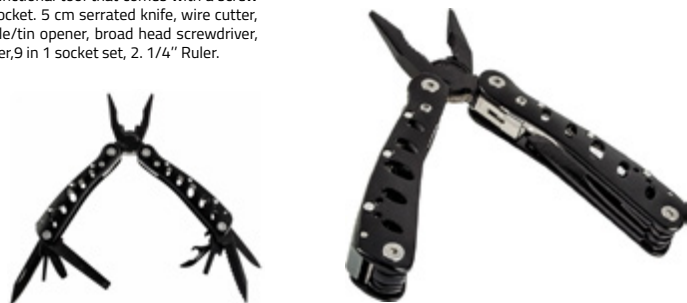

A compact and lightweight multi-functional tool that comes with a screw driver socket set that fits in your pocket. 5 cm serrated knife, wire cutter, 2.5 cm can cutter, 5 cm knife, bottle/tin opener, broad head screwdriver, socket set plug, flat head screwdriver, 9 in 1 socket set, 2. 1/4" Ruler.